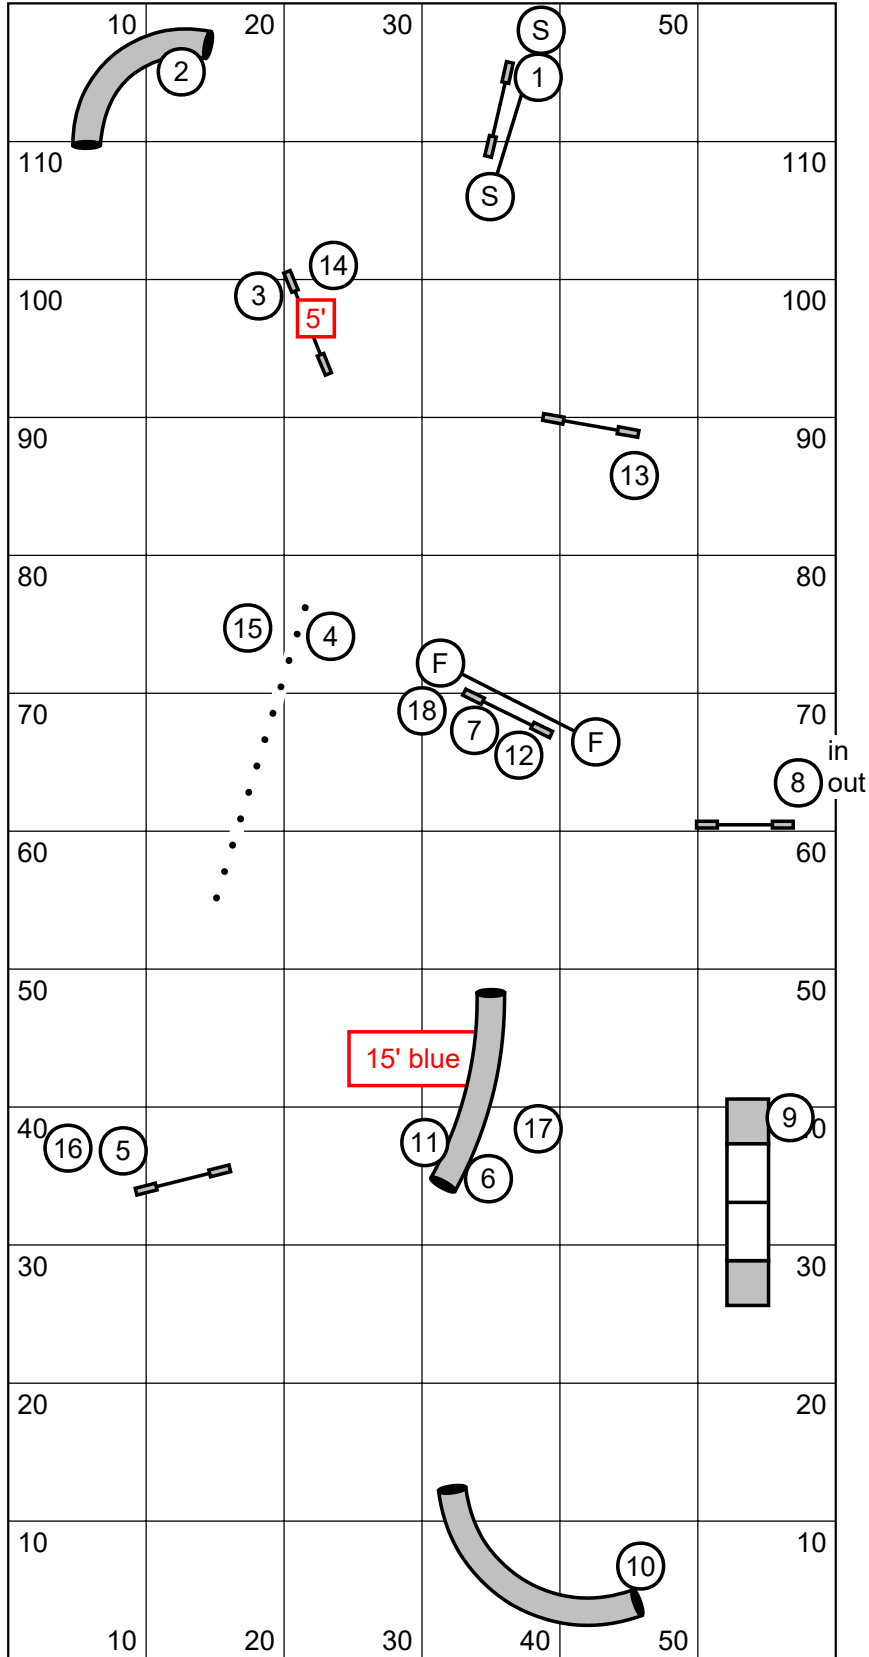

ADVANCED JUMPER 1

ALL ABOUT DOGS May 26, 2024 judge: Lona O'Reilly

est: 141 yds

actual _____ yds

Open: @ 3.75 yps: _____ Vets _____

Medium: @ 3.30 yps: _____ Vets _____

Mini: Medi + 5 sec: _____ Vets _____

STARTER JUMPER 2

ALL ABOUT DOGS May 26, 2024 judge: Lona O'Reilly

est: 146 yds

actual _____ yds

Open: @ 3.75 yps: _____ Vets _____

Medium: @ 3.30 yps: _____ Vets _____

Mini: Medi + 5 sec: _____ Vets _____

STEEPLECHASE 1

ALL ABOUT DOGS May 26, 2024 judge: Lona O'Reilly

est: 178 yds
 actual _____ yds

Open: Reg @ 4.00 yps: _____ Vets _____
Medium: Reg @ 3.60 yps: _____ Vets _____
Mini: Medi + 5 sec: _____ Vets _____

STEEPLECHASE 2

ALL ABOUT DOGS May 26, 2024 judge: Lona O'Reilly

Opening: 40 Secs

Opening Points: Open/Medi Reg/Spec - 20, Mini Reg/Spec - 18

Open/Medi Vet/JH - 16, Mini Vet/JH - 14

Closing: Open Reg/Spec - 20s, Medi Reg/Spec - 22s, Mini Reg/Spec - 24s

Open Vet/JH - 24s, Medi Vet/JH - 26s, Mini Vet/JH - 29s