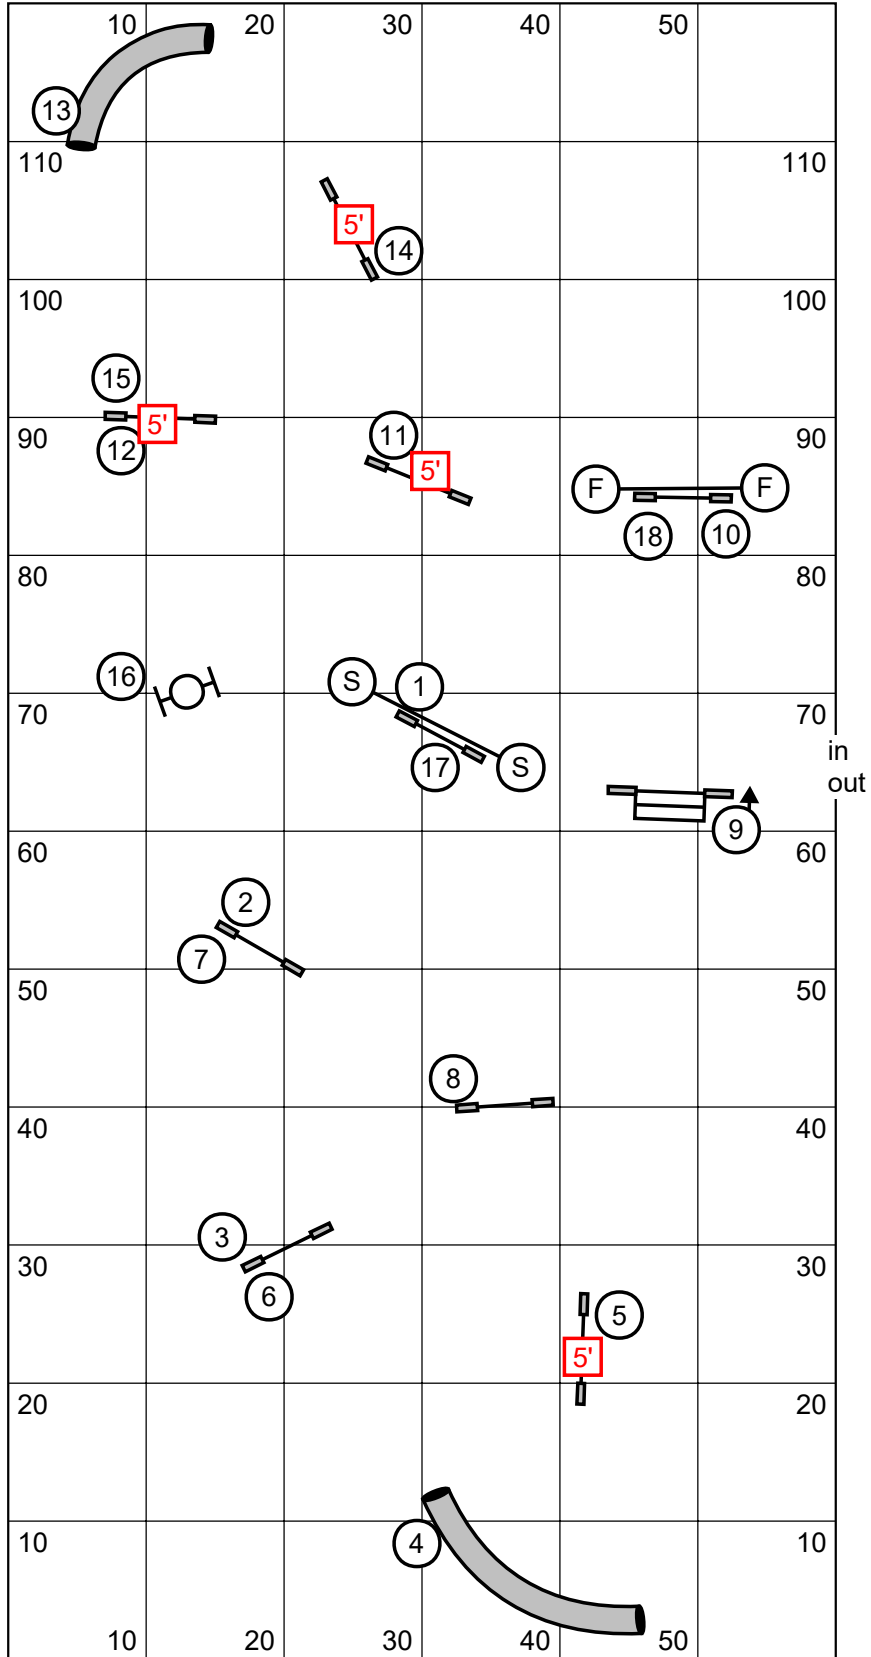

ADVANCED JUMPER 2

ALL ABOUT DOGS May 26, 2024 judge: Lona O'Reilly

est: 146 yds

actual _____ yds

Open: @ 3.75 yps: _____ Vets _____

Medium: @ 3.30 yps: _____ Vets _____

Mini: Medi + 5 sec: _____ Vets _____