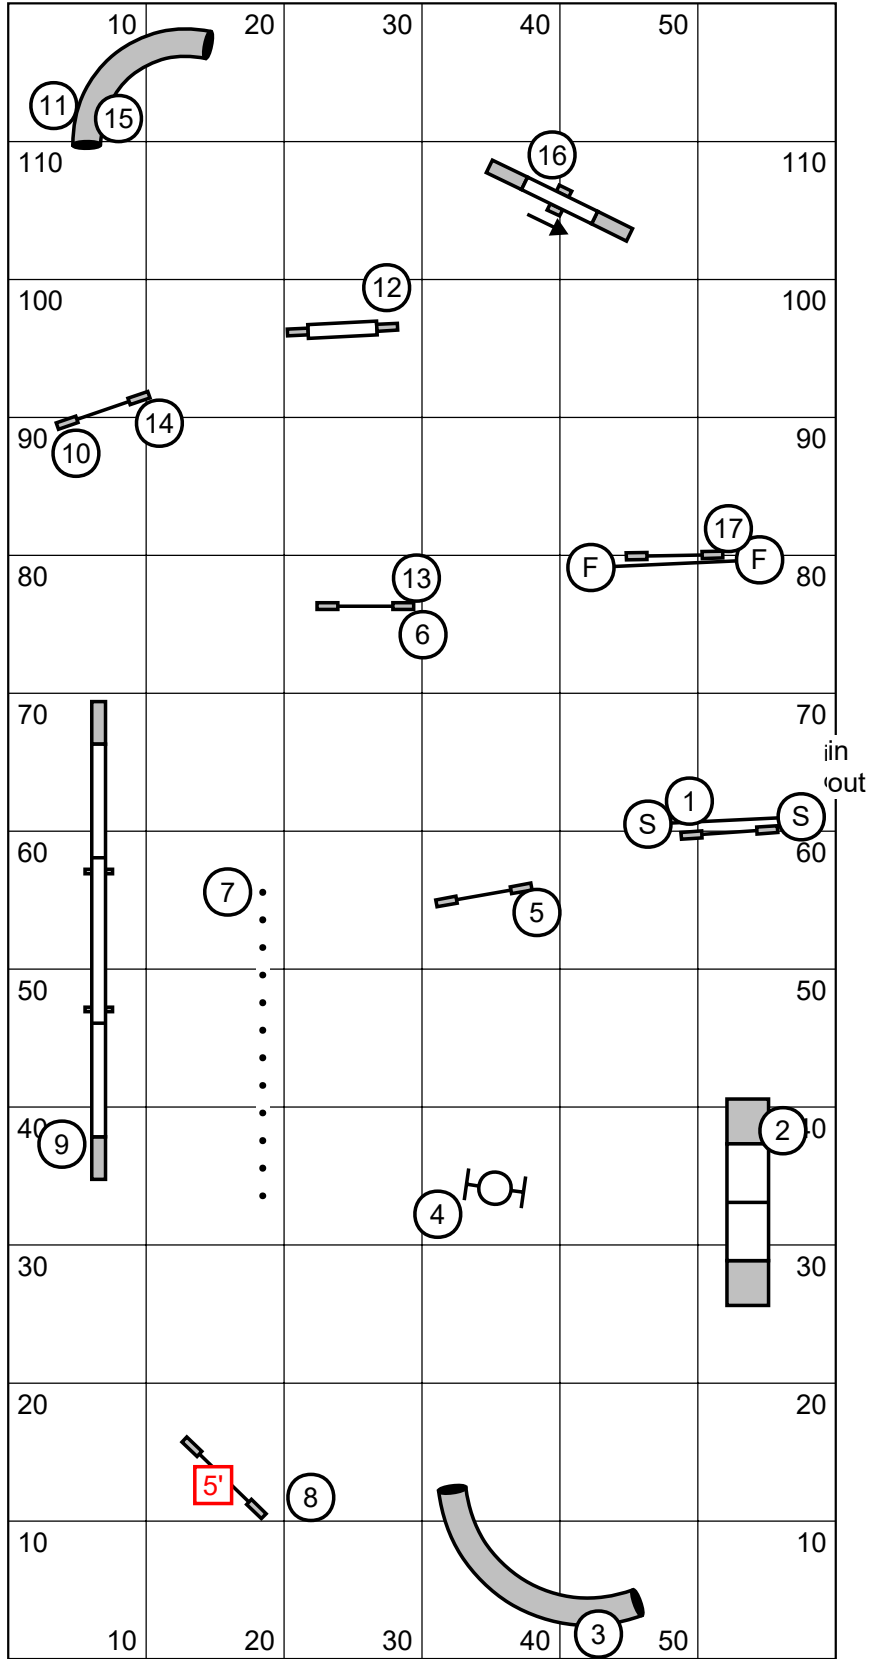

STARTER STANDARD

ALL ABOUT DOGS May 26, 2024 judge: Lona O'Reilly

est: 172 yds

actual _____ yds

Open: @ 2.40 yps: _____
Medium: @ 2.20 yps: _____
Mini: Medi + 5 sec: _____

Vets _____
Vets _____
Vets _____