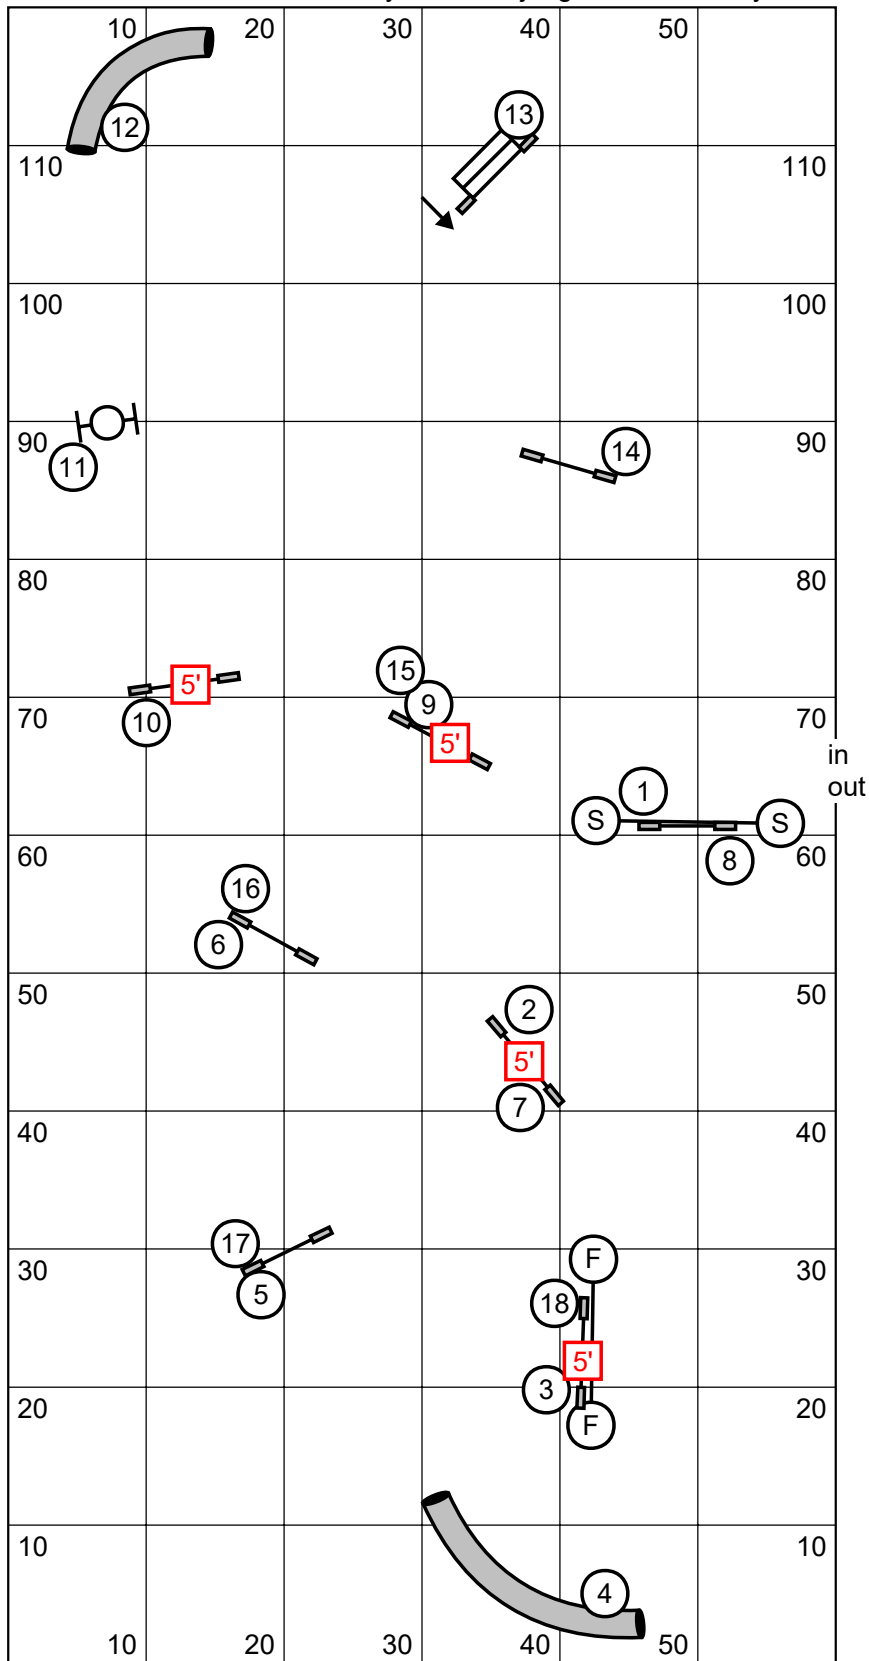

ADVANCED JUMPER 1

ALL ABOUT DOGS May 26, 2024 judge: Lona O'Reilly

est: 141 yds

actual _____ yds

Open: @ 3.75 yps: _____ Vets _____

Medium: @ 3.30 yps: _____ Vets _____

Mini: Medi + 5 sec: _____ Vets _____

STARTER JUMPER 2

ALL ABOUT DOGS May 26, 2024 judge: Lona O'Reilly

est: 125 yds **Open:** @ 3.20 yps: _____ Vets _____
 actual _____ yds **Medium:** @ 2.80 yps: _____ Vets _____
 Mini: Medi + 5 sec: _____ Vets _____

ADVANCED JUMPER 2

est: 178 yds
 actual _____ yds

Open: Reg @ 4.00 yps: _____ Vets _____
Medium: Reg @ 3.60 yps: _____ Vets _____
Mini: Medi + 5 sec: _____ Vets _____

STEEPLECHASE 2

ALL ABOUT DOGS May 26, 2024 judge: Lona O'Reilly

Opening: 40 Secs

Opening Points: Open/Medi Reg/Spec - 20, Mini Reg/Spec - 18

Open/Medi Vet/JH - 16, Mini Vet/JH - 14

Closing: Open Reg/Spec - 20s, Medi Reg/Spec - 22s, Mini Reg/Spec - 24s

Open Vet/JH - 24s, Medi Vet/JH - 26s, Mini Vet/JH - 29s