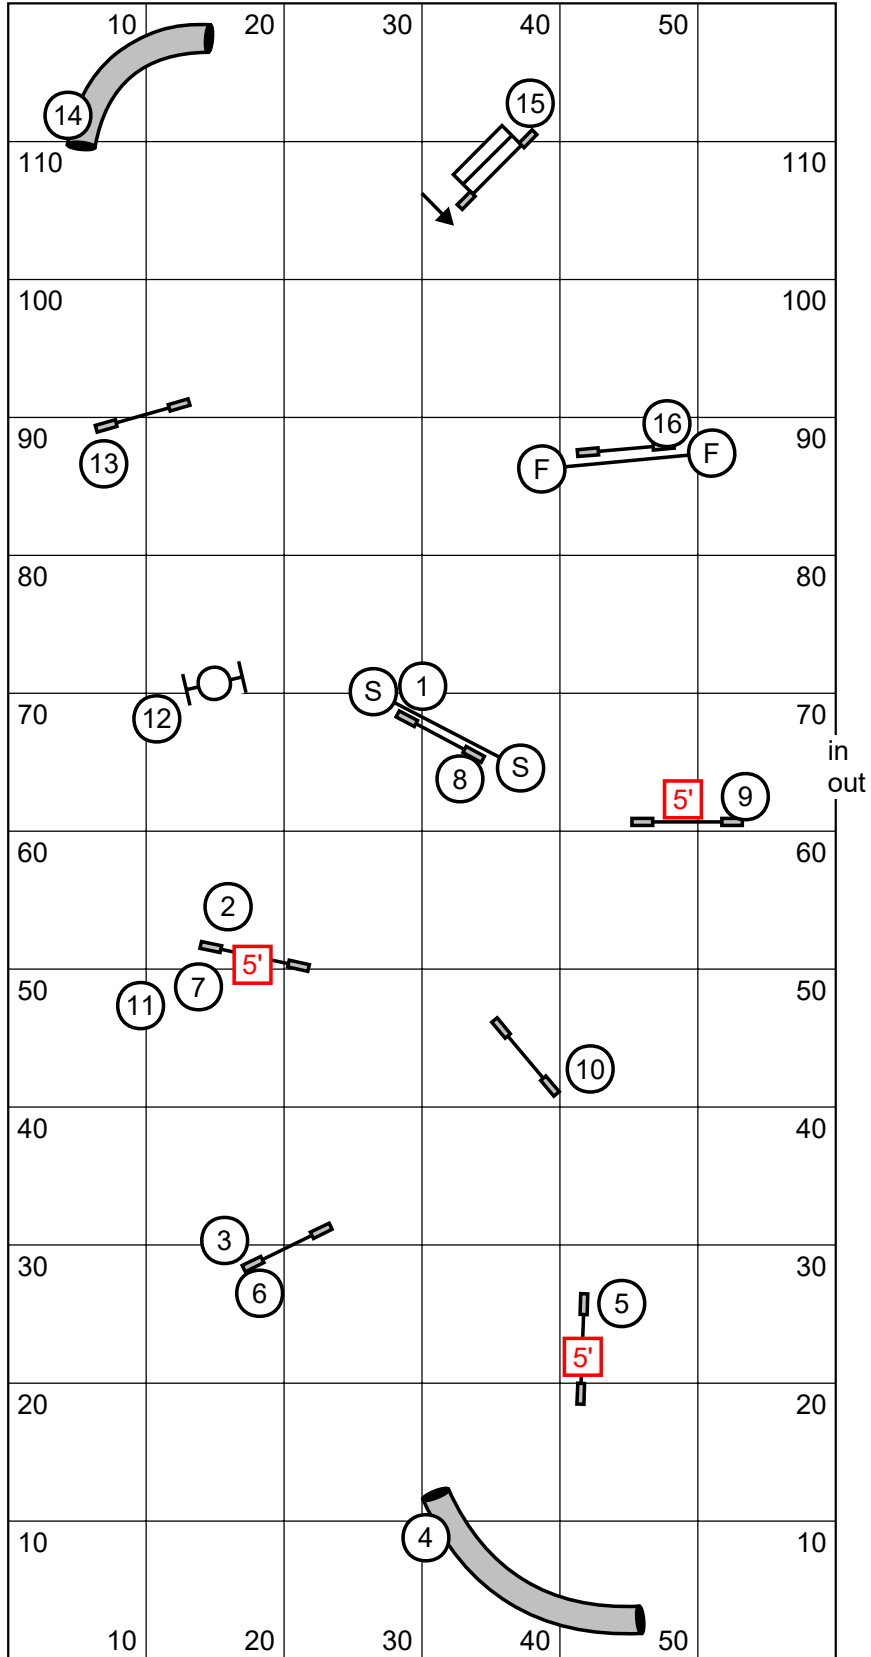

ADVANCED JUMPER 1

ALL ABOUT DOGS May 26, 2024 judge: Lona O'Reilly

est: 141 yds

actual _____ yds

Open: @ 3.75 yps: _____ Vets _____

Medium: @ 3.30 yps: _____ Vets _____

Mini: Medi + 5 sec: _____ Vets _____

STARTER JUMPER 2

ALL ABOUT DOGS May 26, 2024 judge: Lona O'Reilly

est: 125 yds **Open:** @ 3.20 yps: _____ Vets _____
 actual _____ yds **Medium:** @ 2.80 yps: _____ Vets _____
 Mini: Medi + 5 sec: _____ Vets _____

ADVANCED JUMPER 2

est: 178 yds
 actual _____ yds

Open: Reg @ 4.00 yps: _____ Vets _____
Medium: Reg @ 3.60 yps: _____ Vets _____
Mini: Medi + 5 sec: _____ Vets _____

STEEPLECHASE 2

ALL ABOUT DOGS May 26, 2024 judge: Lona O'Reilly

Opening: 40 Secs

Opening Points: Open/Medi Reg/Spec - 20, Mini Reg/Spec - 18

Open/Medi Vet/JH - 16, Mini Vet/JH - 14

Closing: Open Reg/Spec - 20s, Medi Reg/Spec - 22s, Mini Reg/Spec - 24s

Open Vet/JH - 24s, Medi Vet/JH - 26s, Mini Vet/JH - 29s