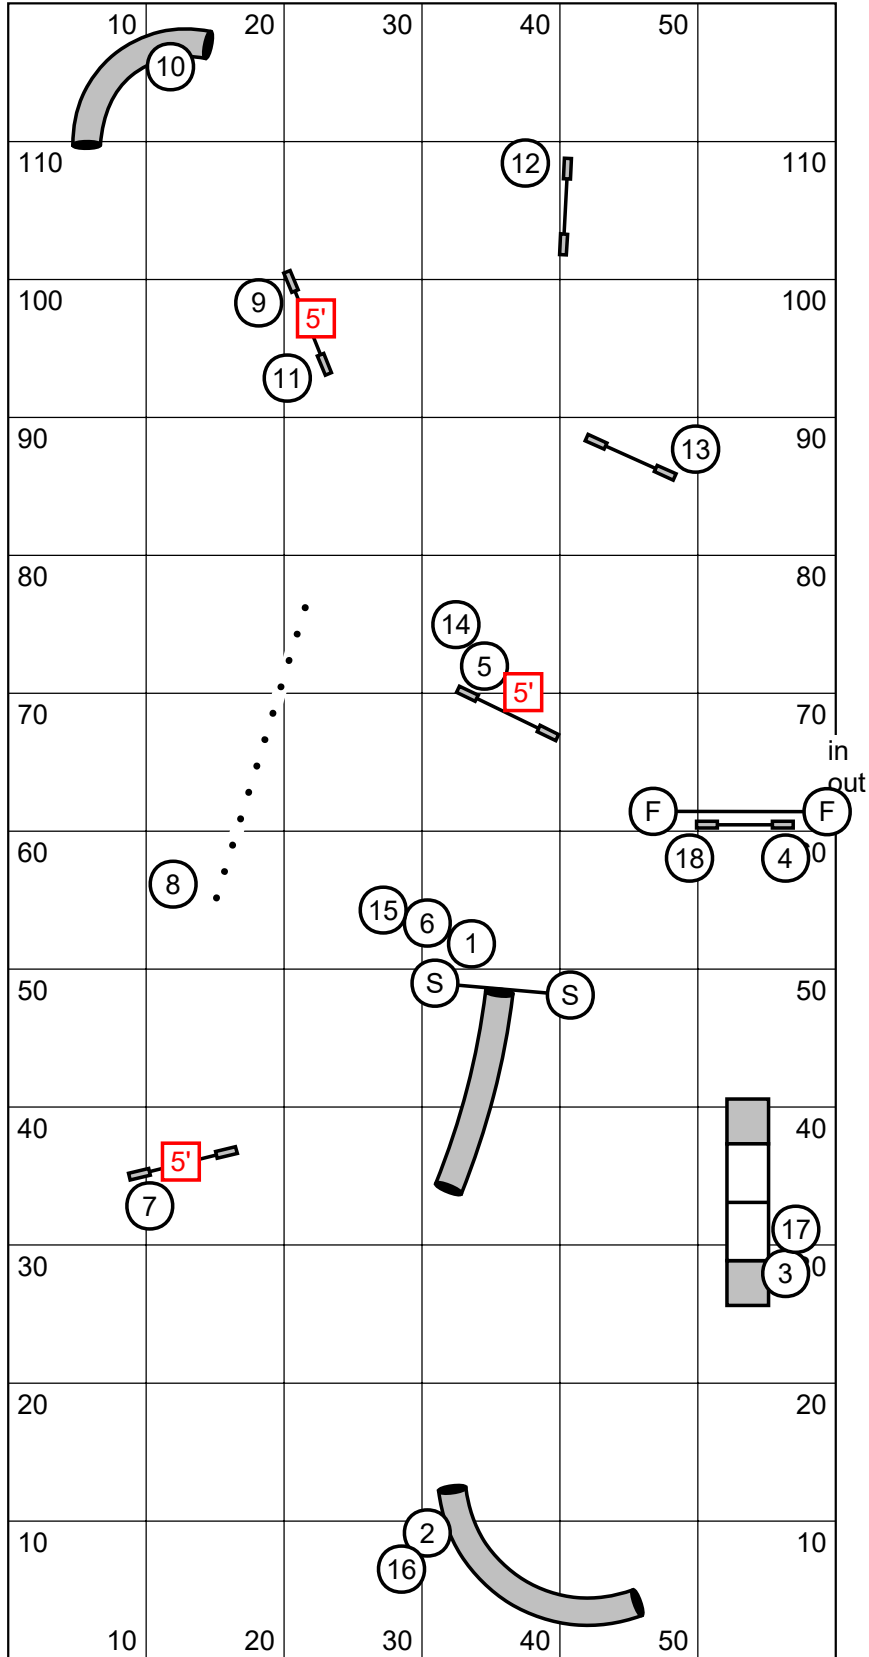

ALL ABOUT DOGS May 26, 2024 judge: Lona O'Reilly

est: 146 yds

actual _____ yds

Open: @ 3.75 yps: _____ Vets _____

Medium: @ 3.30 yps: _____ Vets _____

Mini: Medi + 5 sec: _____ Vets _____

STEEPLECHASE 1

ALL ABOUT DOGS May 26, 2024 judge: Lona O'Reilly

est: 178 yds
 actual _____ yds

Open: Reg @ 4.00 yps: _____ Vets _____
Medium: Reg @ 3.60 yps: _____ Vets _____
Mini: Medi + 5 sec: _____ Vets _____

STEEPLECHASE 2

ALL ABOUT DOGS May 26, 2024 judge: Lona O'Reilly

Opening: 40 Secs

Opening Points: Open/Medi Reg/Spec - 20, Mini Reg/Spec - 18

Open/Medi Vet/JH - 16, Mini Vet/JH - 14

Closing: Open Reg/Spec - 20s, Medi Reg/Spec - 22s, Mini Reg/Spec - 24s

Open Vet/JH - 24s, Medi Vet/JH - 26s, Mini Vet/JH - 29s