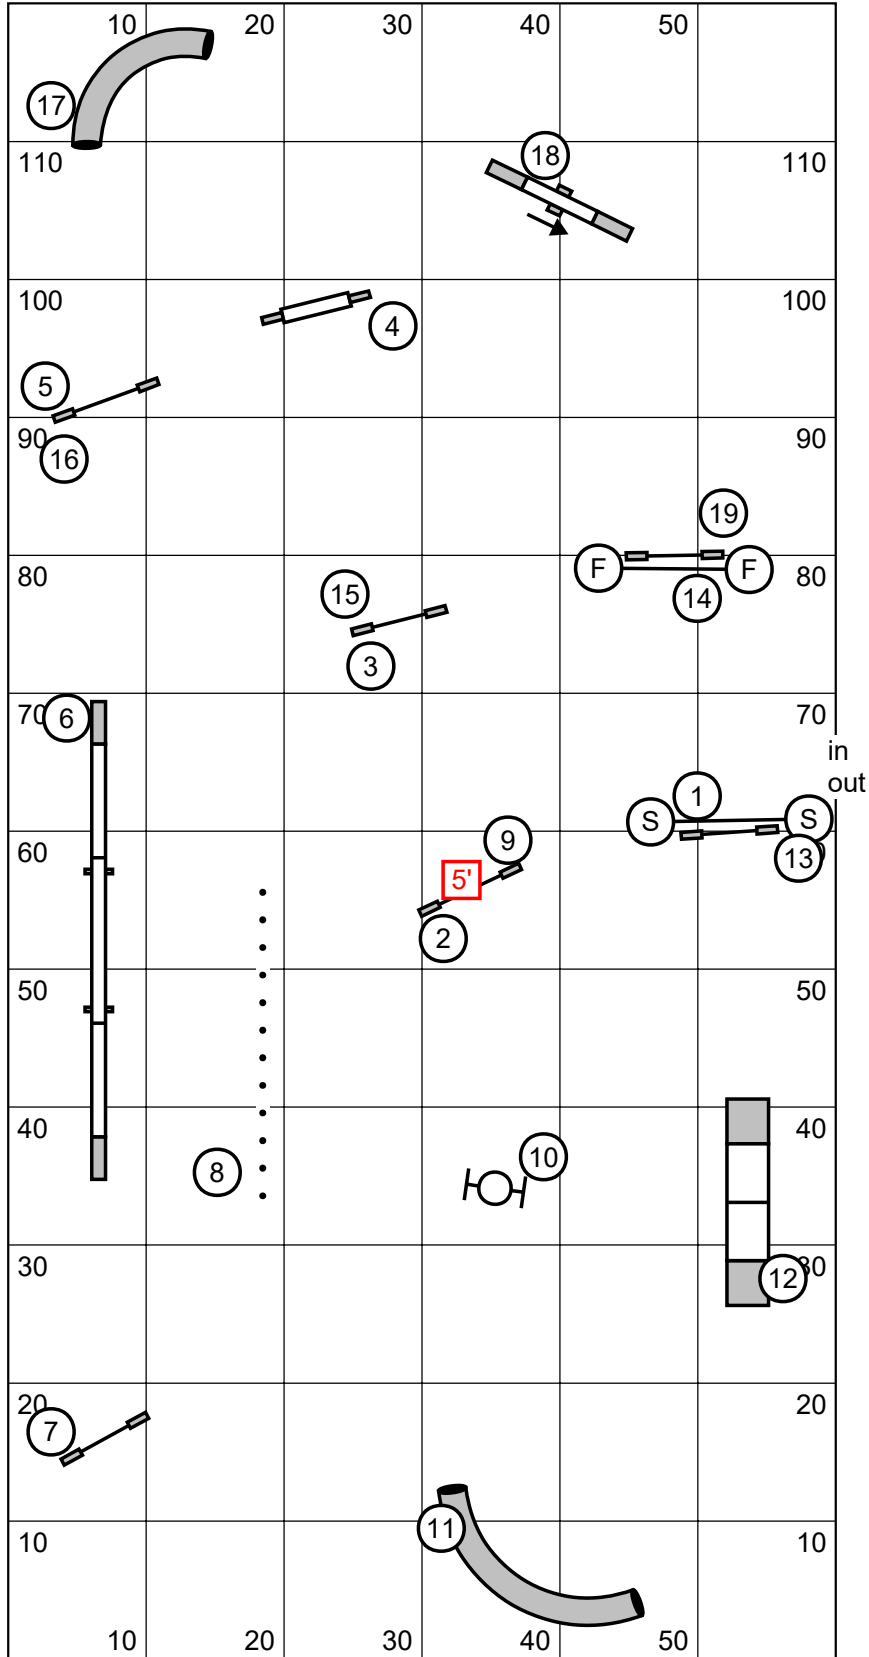

Opening: 40 Secs

Opening Points: Open/Medi Reg/Spec - 20, Mini Reg/Spec - 18

Open/Medi Vet/JH - 16, Mini Vet/JH - 14

Closing: Open Reg/Spec - 20s, Medi Reg/Spec - 22s, Mini Reg/Spec - 24s

Open Vet/JH - 24s, Medi Vet/JH - 26s, Mini Vet/JH - 29s

STARTER STANDARD

ALL ABOUT DOGS May 26, 2024 judge: Lona O'Reilly

est: 172 yds

actual _____ yds

Open: @ 2.40 yps: _____
Medium: @ 2.20 yps: _____
Mini: Medi + 5 sec: _____

Vets _____
 Vets _____
 Vets _____

ADVANCED STANDARD

ALL ABOUT DOGS May 26, 2024 judge: Lona O'Reilly

est: 183 yds

actual _____ yds

Open: @ 2.70 yps: _____

Medium: @ 2.50 yps: _____

Mini: Medi + 5 sec: _____

Vets _____