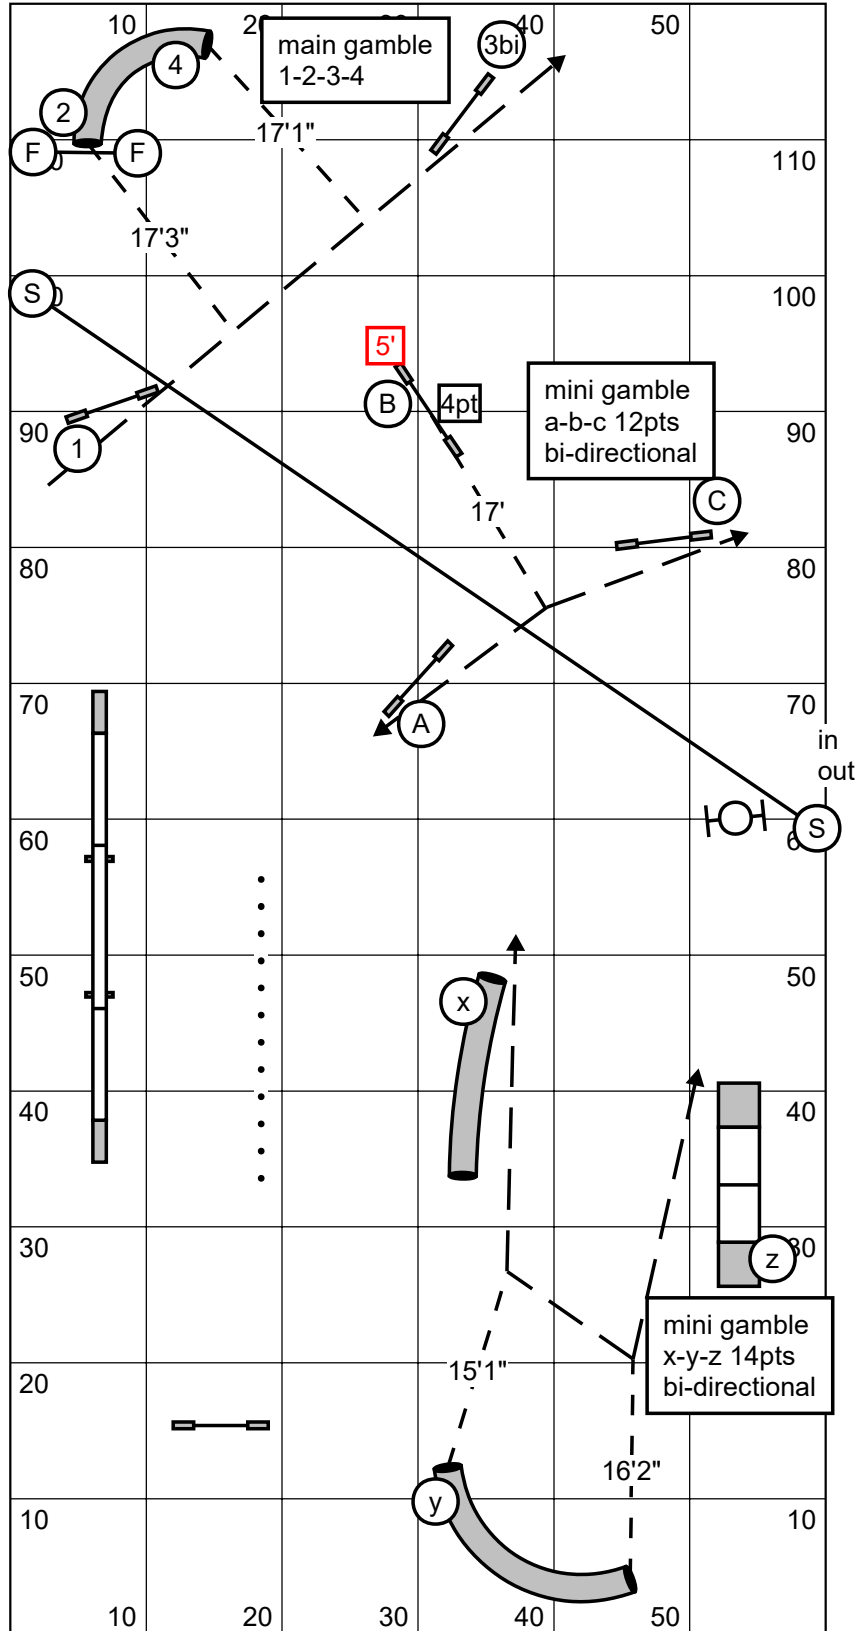

est: 178 yds
 actual _____ yds

Open: Reg @ 4.00 yps: _____ Vets _____
Medium: Reg @ 3.60 yps: _____ Vets _____
Mini: Medi + 5 sec: _____ Vets _____

STEEPLECHASE 2

ALL ABOUT DOGS May 26, 2024 judge: Lona O'Reilly

est: 178 yds

actual _____ yds

Open: Reg @ 4.20 yps: _____ Vets _____

Medium: Reg @ 3.80 yps: _____ Vets _____

Mini: Medi + 5 sec: _____ Vets _____

ADVANCED GAMBLE

ALL ABOUT DOGS May 26, 2024 judge: Lona O'Reilly

Opening: 40 Secs

Opening Points: Open/Medi Reg/Spec - 20, Mini Reg/Spec - 18

Open/Medi Vet/JH - 16, Mini Vet/JH - 14

Closing: Open Reg/Spec - 20s, Medi Reg/Spec - 22s, Mini Reg/Spec - 24s

Open Vet/JH - 24s, Medi Vet/JH - 26s, Mini Vet/JH - 29s